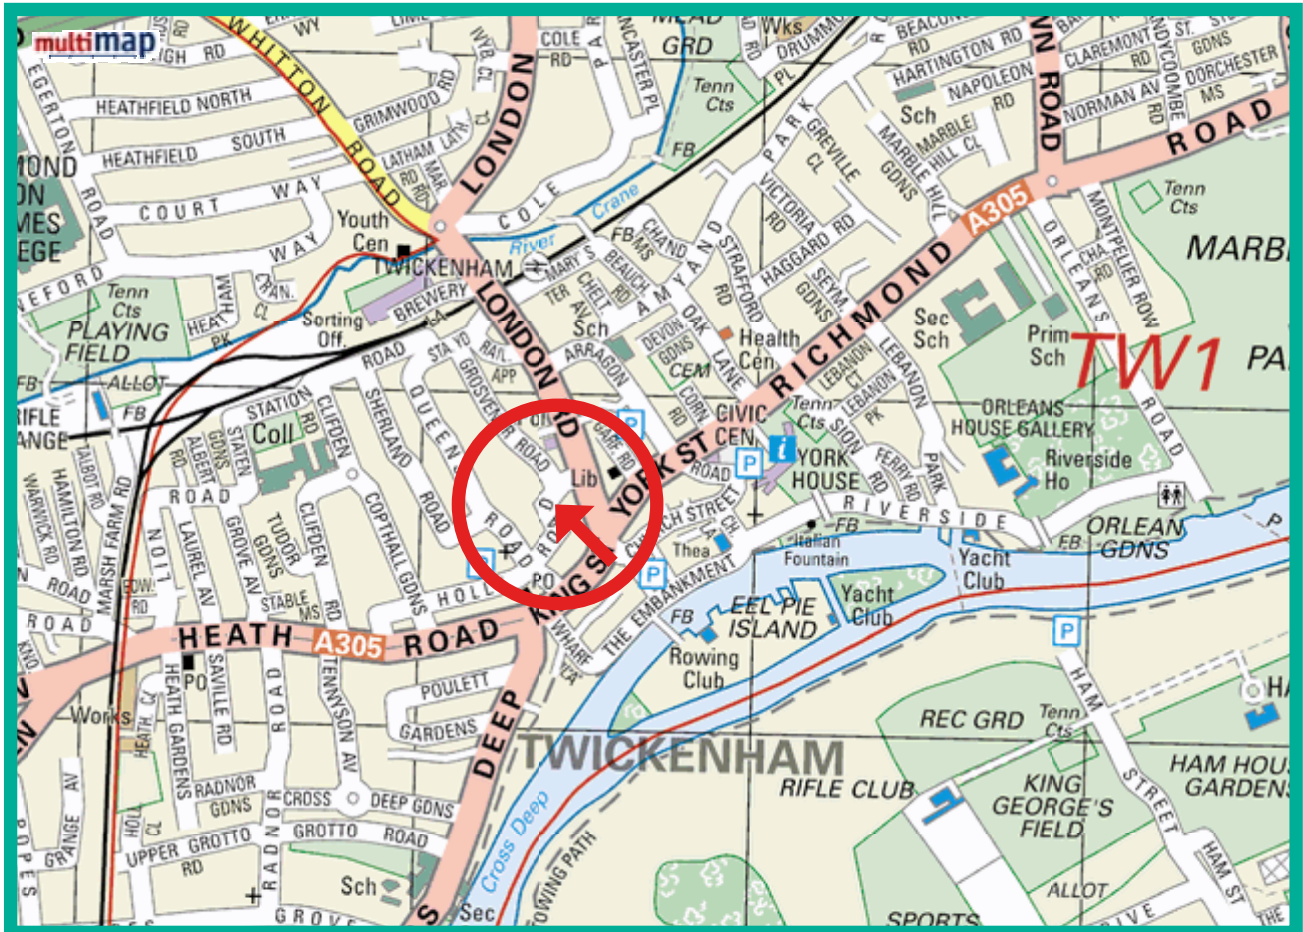

HOW TO FIND US

Address: The Old Chapel 1 Holly Road Twickenham TW1 4EA

By Train: We are 3 mins walk from Twickenham Station which has direct access from Waterloo mainline and Richmond on British Rail (interchanges to London Underground at Richmond, Vauxhall and Waterloo)

By Car: The nearest major route is the A316 (M3 feeder). Very limited metered parking outside of the office; Pay & Display car parks located in Holly Road or Waitrose (accessed off Arragon Road)

Call the office on 020 8744 4450 for further information and help if required.